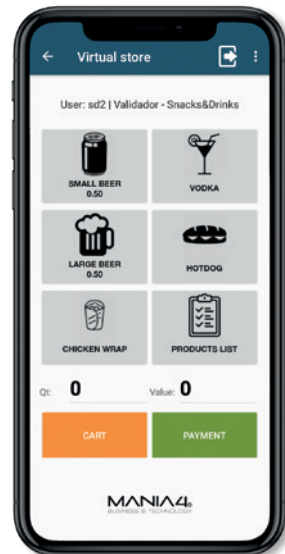

Includes pre-registration tools for the user, in order to facilitate the accreditation process.

Platform - Reports

The screenshot displays the 'brace-in®' management interface. At the top, there is a navigation bar with the following menu items: 'User Management', 'Fleets Management', 'Population', 'Lotation', 'Analysis', 'Access - Places', 'Access - Canteen', 'Access - Parks', and 'Add Users'. The 'User Management' section is active, showing a table of users with columns for Wristband ID, Wristband Name, BI/CC, Mobile, Company, Company Member, Member Mobile, Group, Notes, Access, Date, Hour, and Actions. The table contains 20 rows of user data, with some rows highlighted in red. The 'Access' column shows star icons, and the 'Actions' column contains icons for edit, delete, and refresh.

Management

The platform manages information allowing reports on:

- Users
- Vehicles
- Meals
- Accesses
- Lotations
- Credits
- Certified billing

Platform - Reports

Data Analysis

Possibility to print access reports and data analysis.

Platform - Reports

Lotation Management

Control and monitoring of space usage and services, or the number of entries in each zone.

Mobile App

Mobile App

Several views depending on the user module

Support

Technological wristband