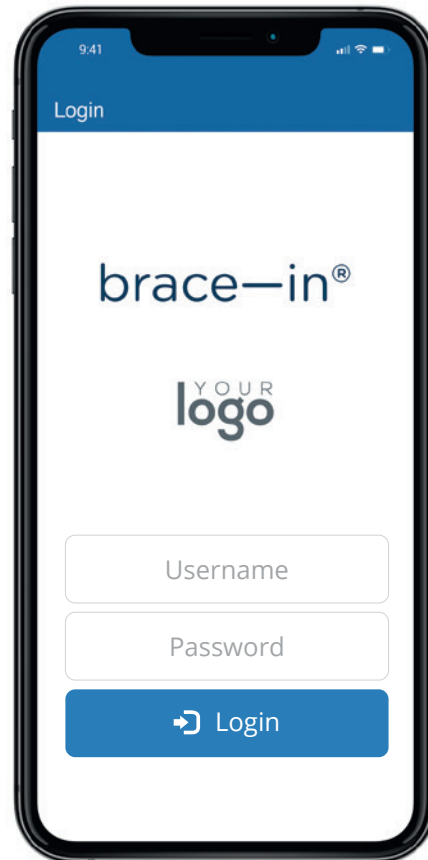

Platform

Modular Platform

Secure platform, allows implementation of a system with a minimum of hardware.

Includes pre-registration tools for the user, in order to facilitate the accreditation process.