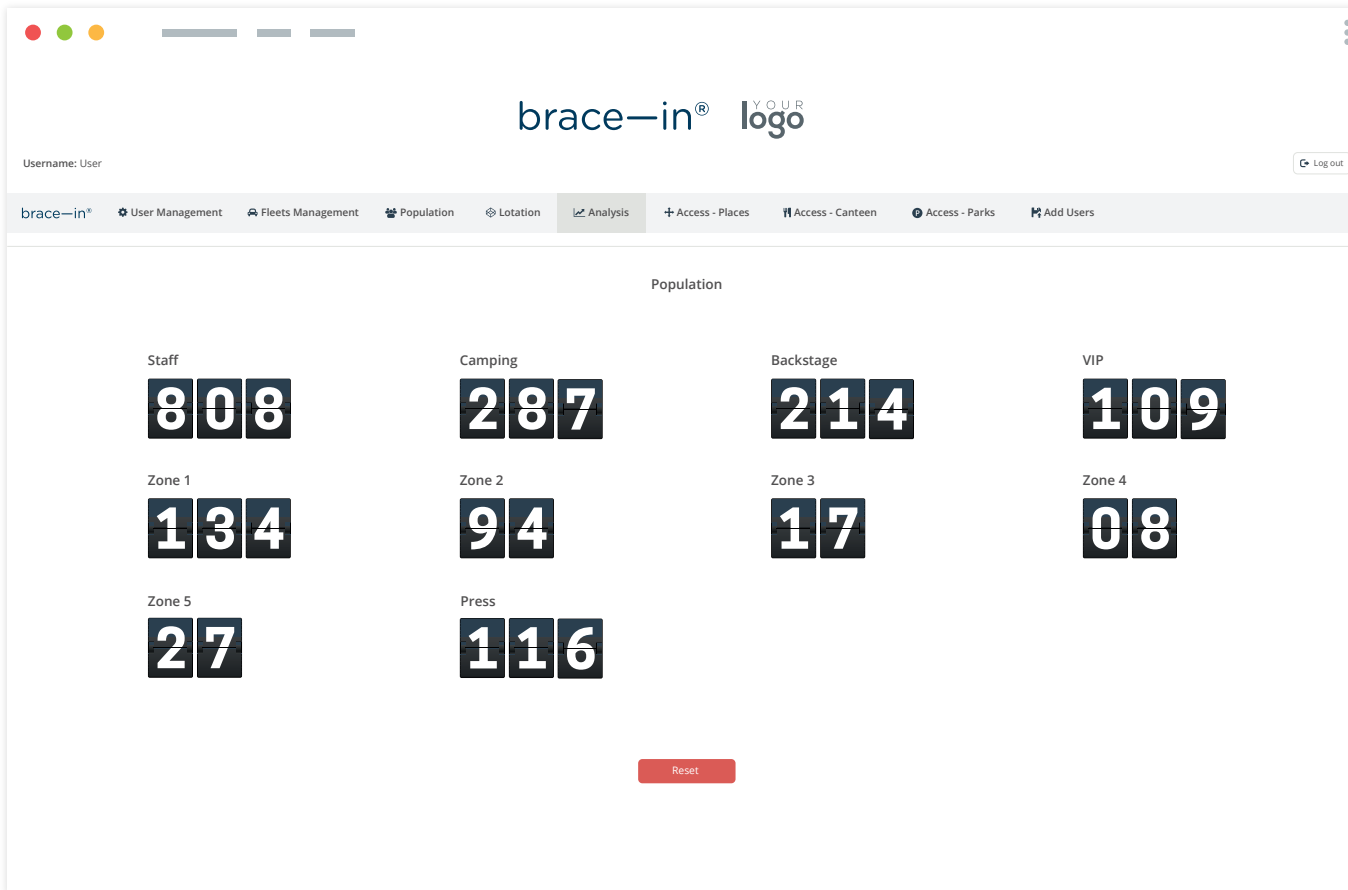

Includes pre-registration tools for the user, in order to facilitate the accreditation process.

Platform - Reports

The screenshot displays the 'brace-in®' management interface. At the top, there is a navigation bar with the following menu items: 'User Management', 'Fleets Management', 'Population', 'Lotation', 'Analysis', 'Access - Places', 'Access - Canteen', 'Access - Parks', and 'Add Users'. The 'User Management' section is active, showing a table of users with columns for Wristband ID, Wristband Name, BI/CC, Mobile, Company, Company Member, Member Mobile, Group, Notes, Access, Date, Hour, and Actions. The table contains 20 rows of user data, with some rows highlighted in red. The 'Access' column shows star icons, and the 'Actions' column contains icons for edit, delete, and refresh.

Management

The platform manages information allowing reports on:

- Users
- Vehicles
- Meals
- Accesses
- Lotations
- Credits
- Certified billing

Platform - Reports

Data Analysis

Possibility to print access reports and data analysis.

Platform - Reports

Lotation Management

Control and monitoring of space usage and services, or the number of entries in each zone.

Mobile App

Mobile App

Several views depending on the user module

Support

Technological wristband