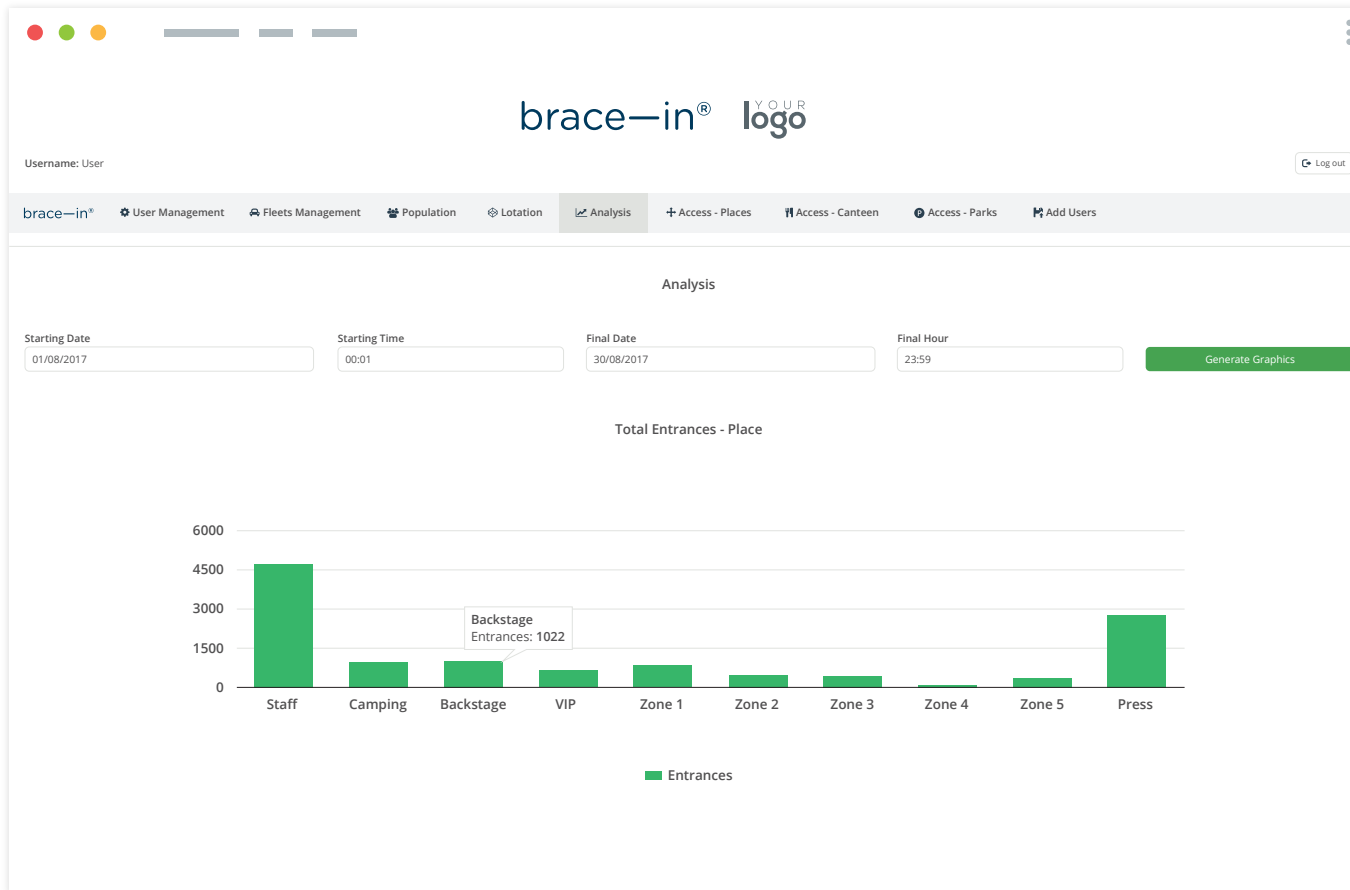

Platform - Reports

Data Analysis

Possibility to print access reports and data analysis.