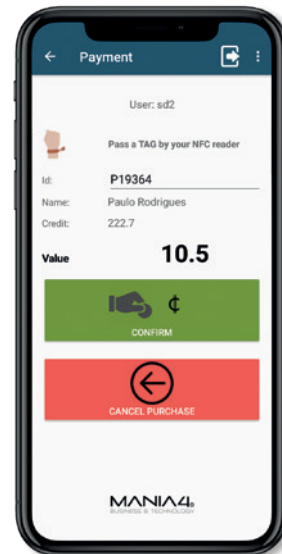

Includes pre-registration tools for the user, in order to facilitate the accreditation process.

Platform - Reports

The screenshot displays the 'brace-in®' management interface. At the top, there is a navigation bar with the following menu items: 'User Management', 'Fleets Management', 'Population', 'Lotation', 'Analysis', 'Access - Places', 'Access - Canteen', 'Access - Parks', and 'Add Users'. The 'User Management' section is active, showing a table of users with columns for Wristband ID, Wristband Name, BI/CC, Mobile, Company, Company Member, Member Mobile, Group, Notes, Access, Date, Hour, and Actions. The table contains 20 rows of user data, with some rows highlighted in red. The 'Access' column shows star icons, and the 'Actions' column contains icons for edit, delete, and refresh.

Management

The platform manages information allowing reports on:

- Users
- Vehicles
- Meals
- Accesses
- Lotations
- Credits
- Certified billing

Platform - Reports

Data Analysis

Possibility to print access reports and data analysis.

Platform - Reports

Lotation Management

Control and monitoring of space usage and services, or the number of entries in each zone.

Mobile App

Mobile App

Several views depending on the user module

Support

Technological wristband